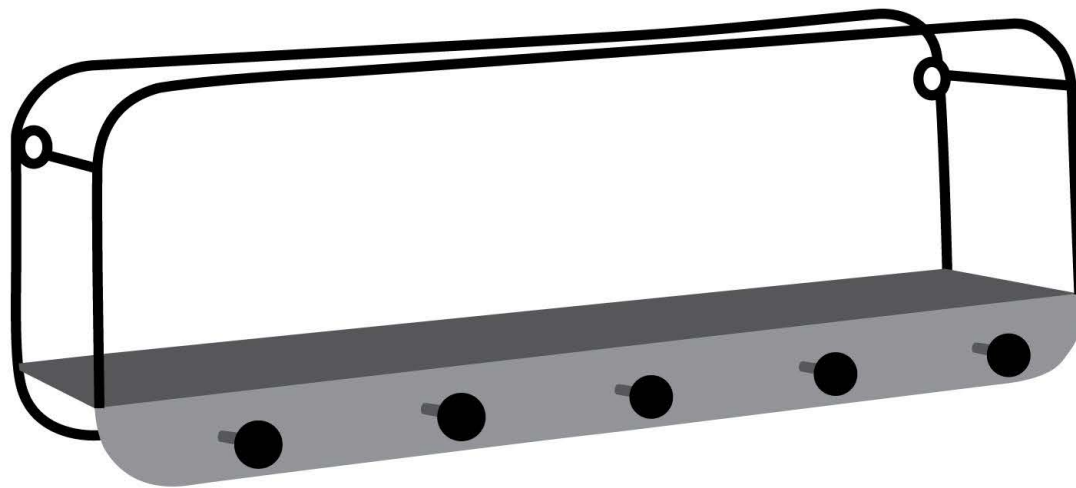

210x297mm

Linda 1750102

Max.loading: 3 kg

Mirrors & More GmbH
Gut Nierhof 17
59757 Arnsberg
Germany

www.mirrors-and-more.com