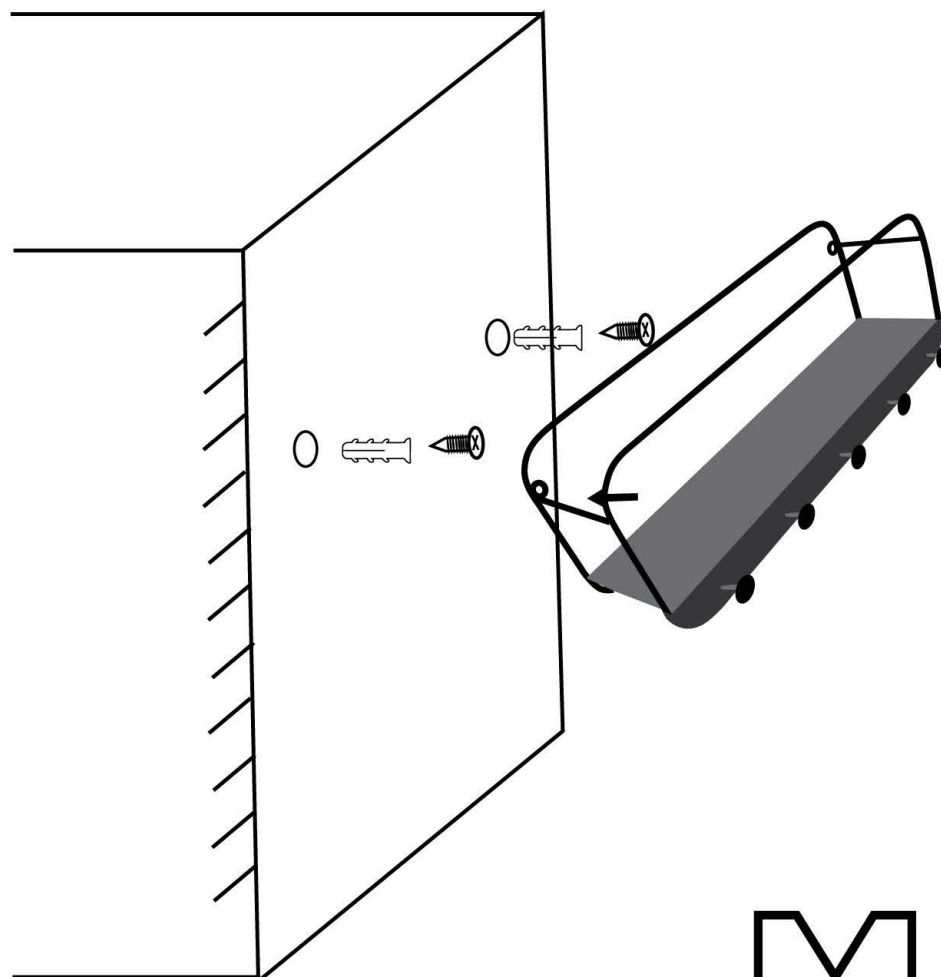

210x297mm

Linda 1750102

Max.loading: 3 kg

Mirrors & More GmbH
Gut Nierhof 17
59757 Arnsberg
Germany

www.mirrors-and-more.com