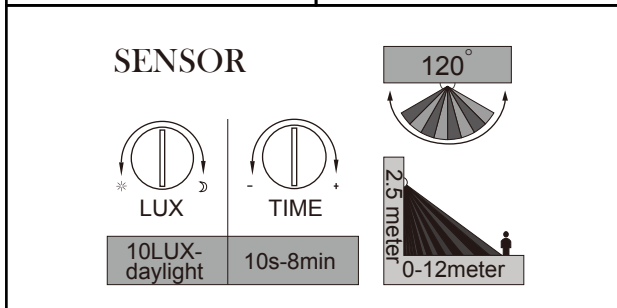

LUTEC

LUTEC Europe NV
 Ruiterschool 14
 B-2930 Brasschaat - Belgium
 +32 3 284 51 62
 info@lutec-europe.com
 www.lutec.com

www.lutec.com/services/global-network