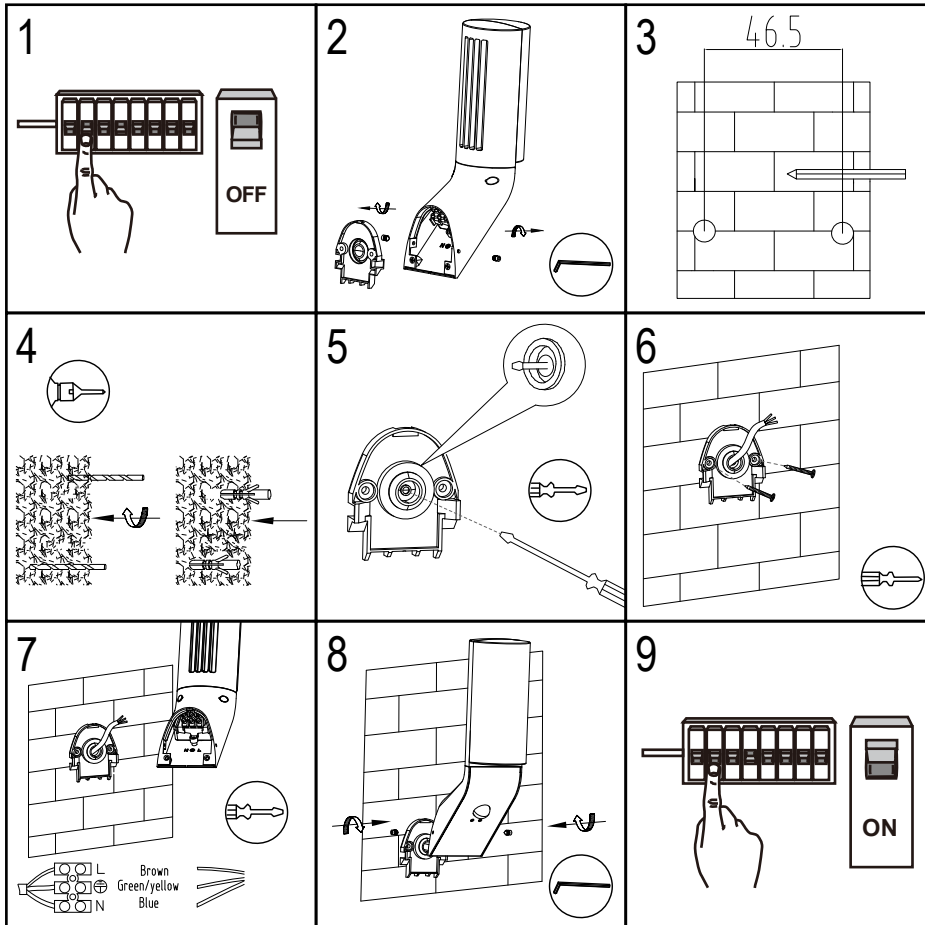

LUTEC

LUTEC Europe NV
 Ruiterschool 14
 B-2930 Brasschaat - Belgium
 +32 3 284 51 62
 info@lutec-europe.com
 www.lutec.com

www.lutec.com/services/global-network